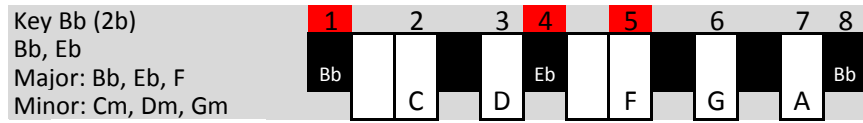

SCALES

Pentatonic Minor (minor root - R, b3, 4, 5, b7)