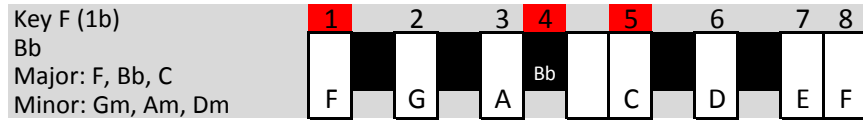

SCALES

Pentatonic Minor (minor root - R, b3, 4, 5, b7)